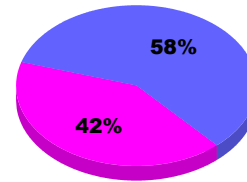

YTD Status Quo Clubs 2011-2012

Status Quo Clubs Compared to Status Quo Members

Legend: Status Quo Clubs (Cyan), Total Status Quo Members (Green)

MEMBERSHIP

Membership Results
2011-2012

Membership
2010-2011

Month	Net Memb Goal	Actual New Memb	Actual Dropped Memb	Gain/Loss of Memb	Gain/Loss of Memb
Jul/Aug/Sep		75	-83	-8	-46
Totals		75	-83	-8	-46

Membership Results 2011-2012

Goal, New, Dropped, Gain/Loss

Legend: Goal (Cyan), Actual (Green), Dropped (Yellow), Gain Loss (Magenta)

Comparison of Membership Gain/Loss

Current Year Compared to the Previous Year

Legend: Current Year (Cyan), Previous Year (Green)

Gender Comparison 2011-2012

Jul/Aug/Sep

Legend: Male (Blue), Female (Magenta)